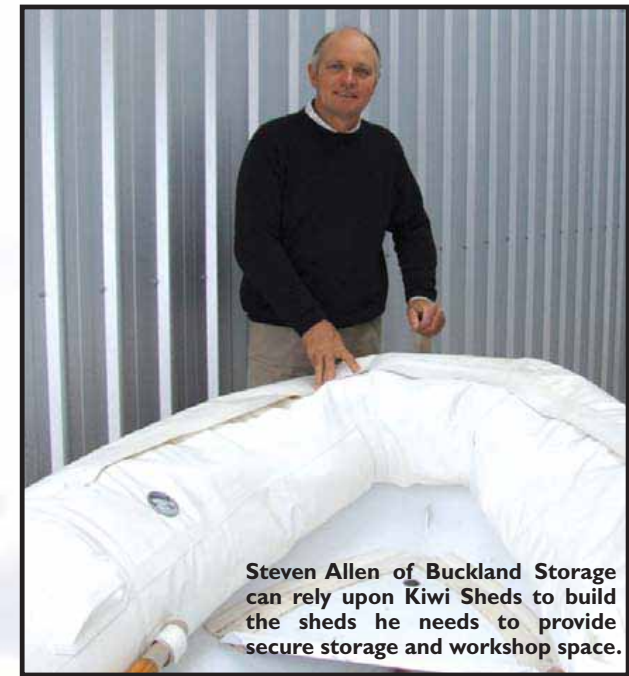

It became clear to Steve that the yard could be expanded to include premises for “start-ups,” small businesses and workshops for hobbyists.

“Rob built 50 small workshops for me and from this came a clear symbiotic need to supply secure storage facilities as well. I’m absolutely amazed at the variety of storage goods – house lots of furniture are very popular, but there seems to be no formula,” says Steve.

Steve has built factories in Auckland

and knows he can rely on Kiwi Sheds to deliver an efficient and professional service.

“We do a project a year together and Rob’s turn-key operation is ideal. I tell him what I have in mind, he quotes, and all I have to do is take delivery,” says Steve. “He’s very professional, so you know you’re going to get what you’ve ordered.”

Steve says he loves coming to Pukekohe and talking to the business people and hobbyists on the courtyard at Buckland Storage. The area has developed into quite a community.

A further Kiwi Shed of 20 units will be constructed at Buckland Storage soon, with 20 units available after Christmas.

Buckland Storage has parking for caravans, campervans, boats, trucks and buses, containers for rent from $35.00 p/w and powered workshops from $75.00p/w. Looking for secure premises or storage facilities? Call Steve on 0800 215 754 – Buckland Storage and Kiwi Sheds have what you need.